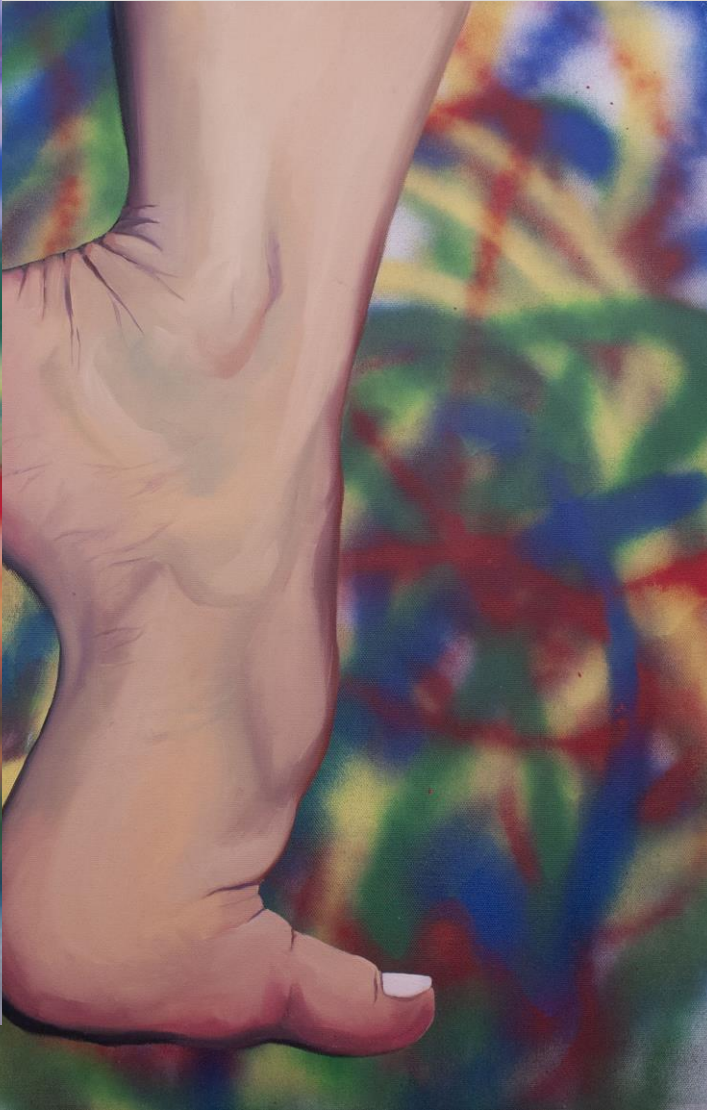

ELANNA HONAN

SENIOR YEAR WORK

Self Portrait
18 x 24 in
Oil on canvas

High Heel
24 x 24 in
Oil on canvas

Dino Hand
24 x 24 in
Oil on canvas

Disco Ball
18 x 24 in
Oil on canvas

Criss-Cross Applesauce
24 x 18 in
Oil on canvas

PollyPocket Car
6 x 6 in
Oil on canvas

Burberry Face-plant
18 x 24 in
Oil on canvas

Baby Soap
12 x 4 in
Oil on canvas

Wicker Chair
30 x 40 in
Oil on canvas

Galaxy Girls
40 x 60 in
Oil on canvas

Venice Canal
12 x 16
Oil on canvas

Santa Maria della Salute
12 x 16 in
Oil on canvas

Fog on the Canal
8.5 x 11 in
Watercolor

Parked Boats
8.5 x 11 in
Watercolor

Venice Inspired prints
6 x 6 in
Woodblock carving and black ink