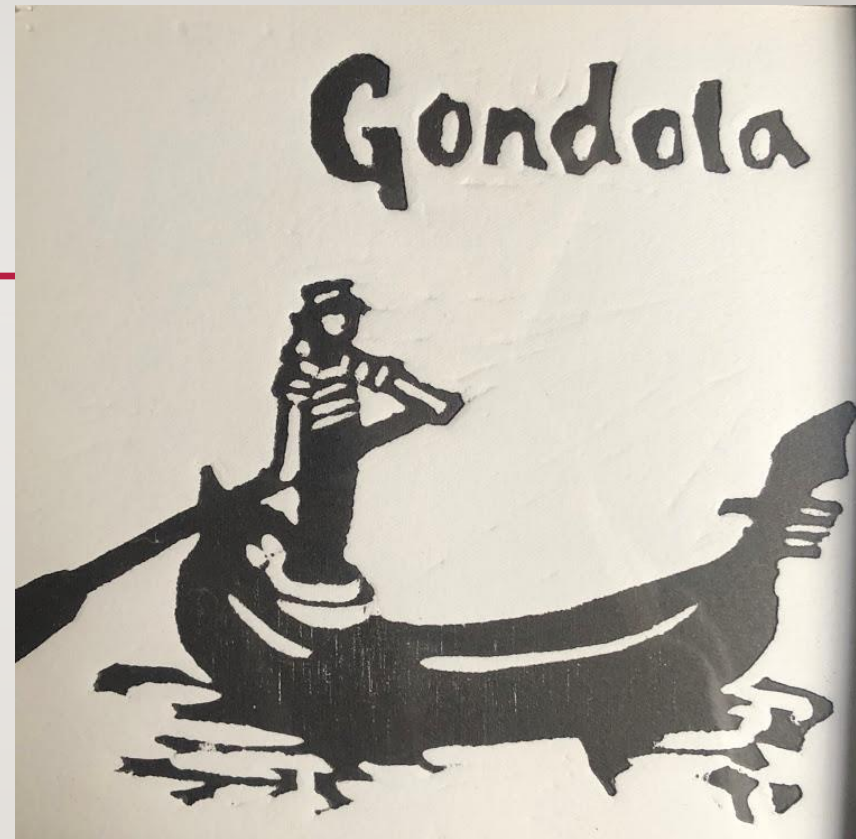

Venice Inspired prints
6 x 6 in
Woodblock carving and black ink