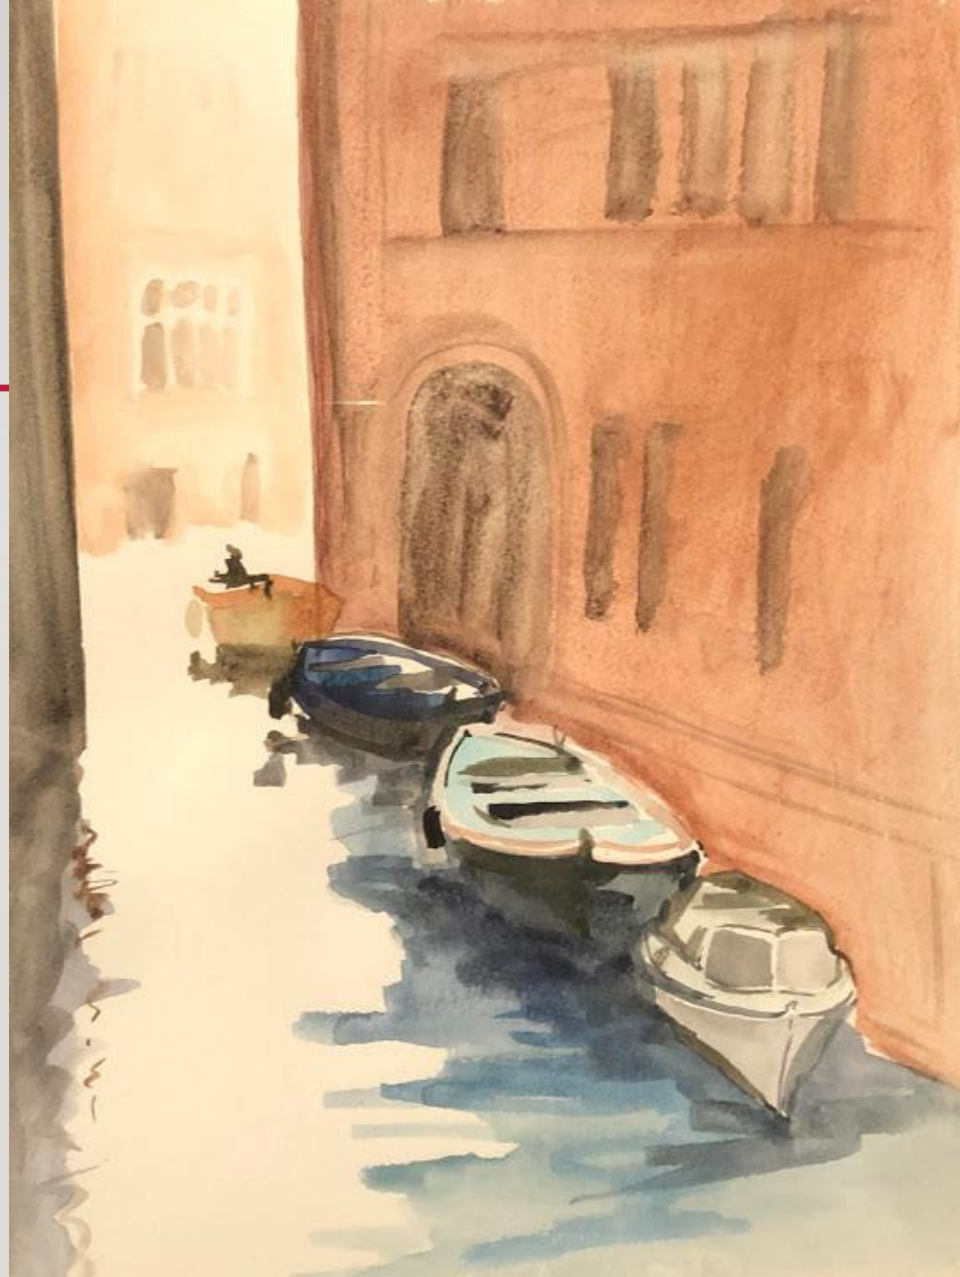

ELANNA HONAN

SENIOR YEAR WORK

Self Portrait
18 x 24 in
Oil on canvas

High Heel
24 x 24 in
Oil on canvas

Dino Hand
24 x 24 in
Oil on canvas

Disco Ball
18 x 24 in
Oil on canvas

Criss-Cross Applesauce
24 x 18 in
Oil on canvas

PollyPocket Car
6 x 6 in
Oil on canvas

Burberry Face-plant
18 x 24 in
Oil on canvas

Baby Soap
12 x 4 in
Oil on canvas

Wicker Chair
30 x 40 in
Oil on canvas

Galaxy Girls
40 x 60 in
Oil on canvas

Venice Canal
12 x 16
Oil on canvas

Santa Maria della Salute
12 x 16 in
Oil on canvas

Fog on the Canal
8.5 x 11 in
Watercolor

Parked Boats
8.5 x 11 in
Watercolor

Venice Inspired prints
6 x 6 in
Woodblock carving and black ink