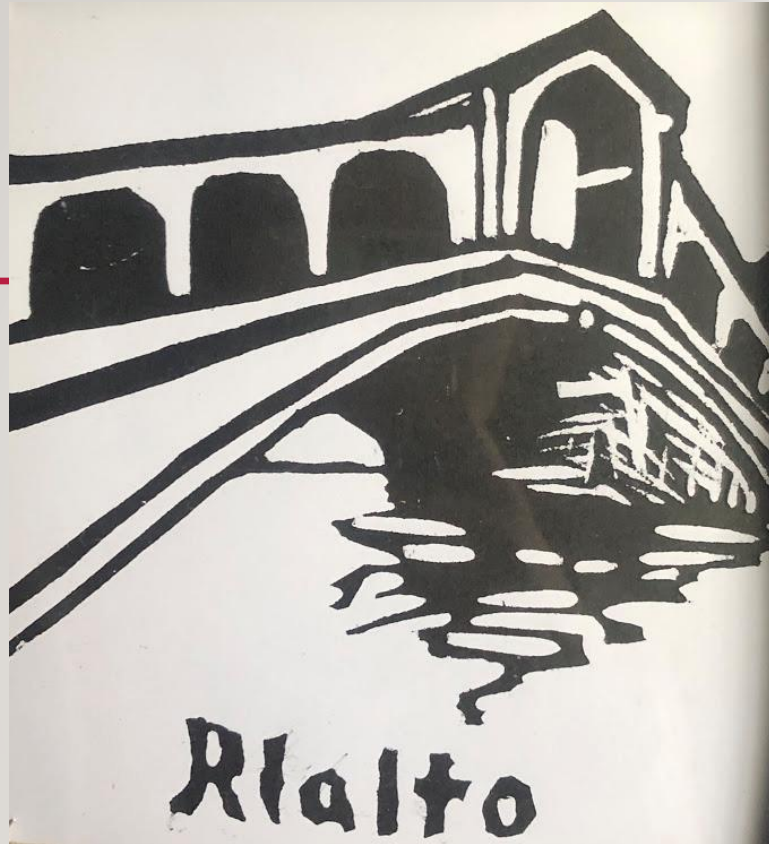

Venice Inspired prints
6 x 6 in
Woodblock carving and black ink