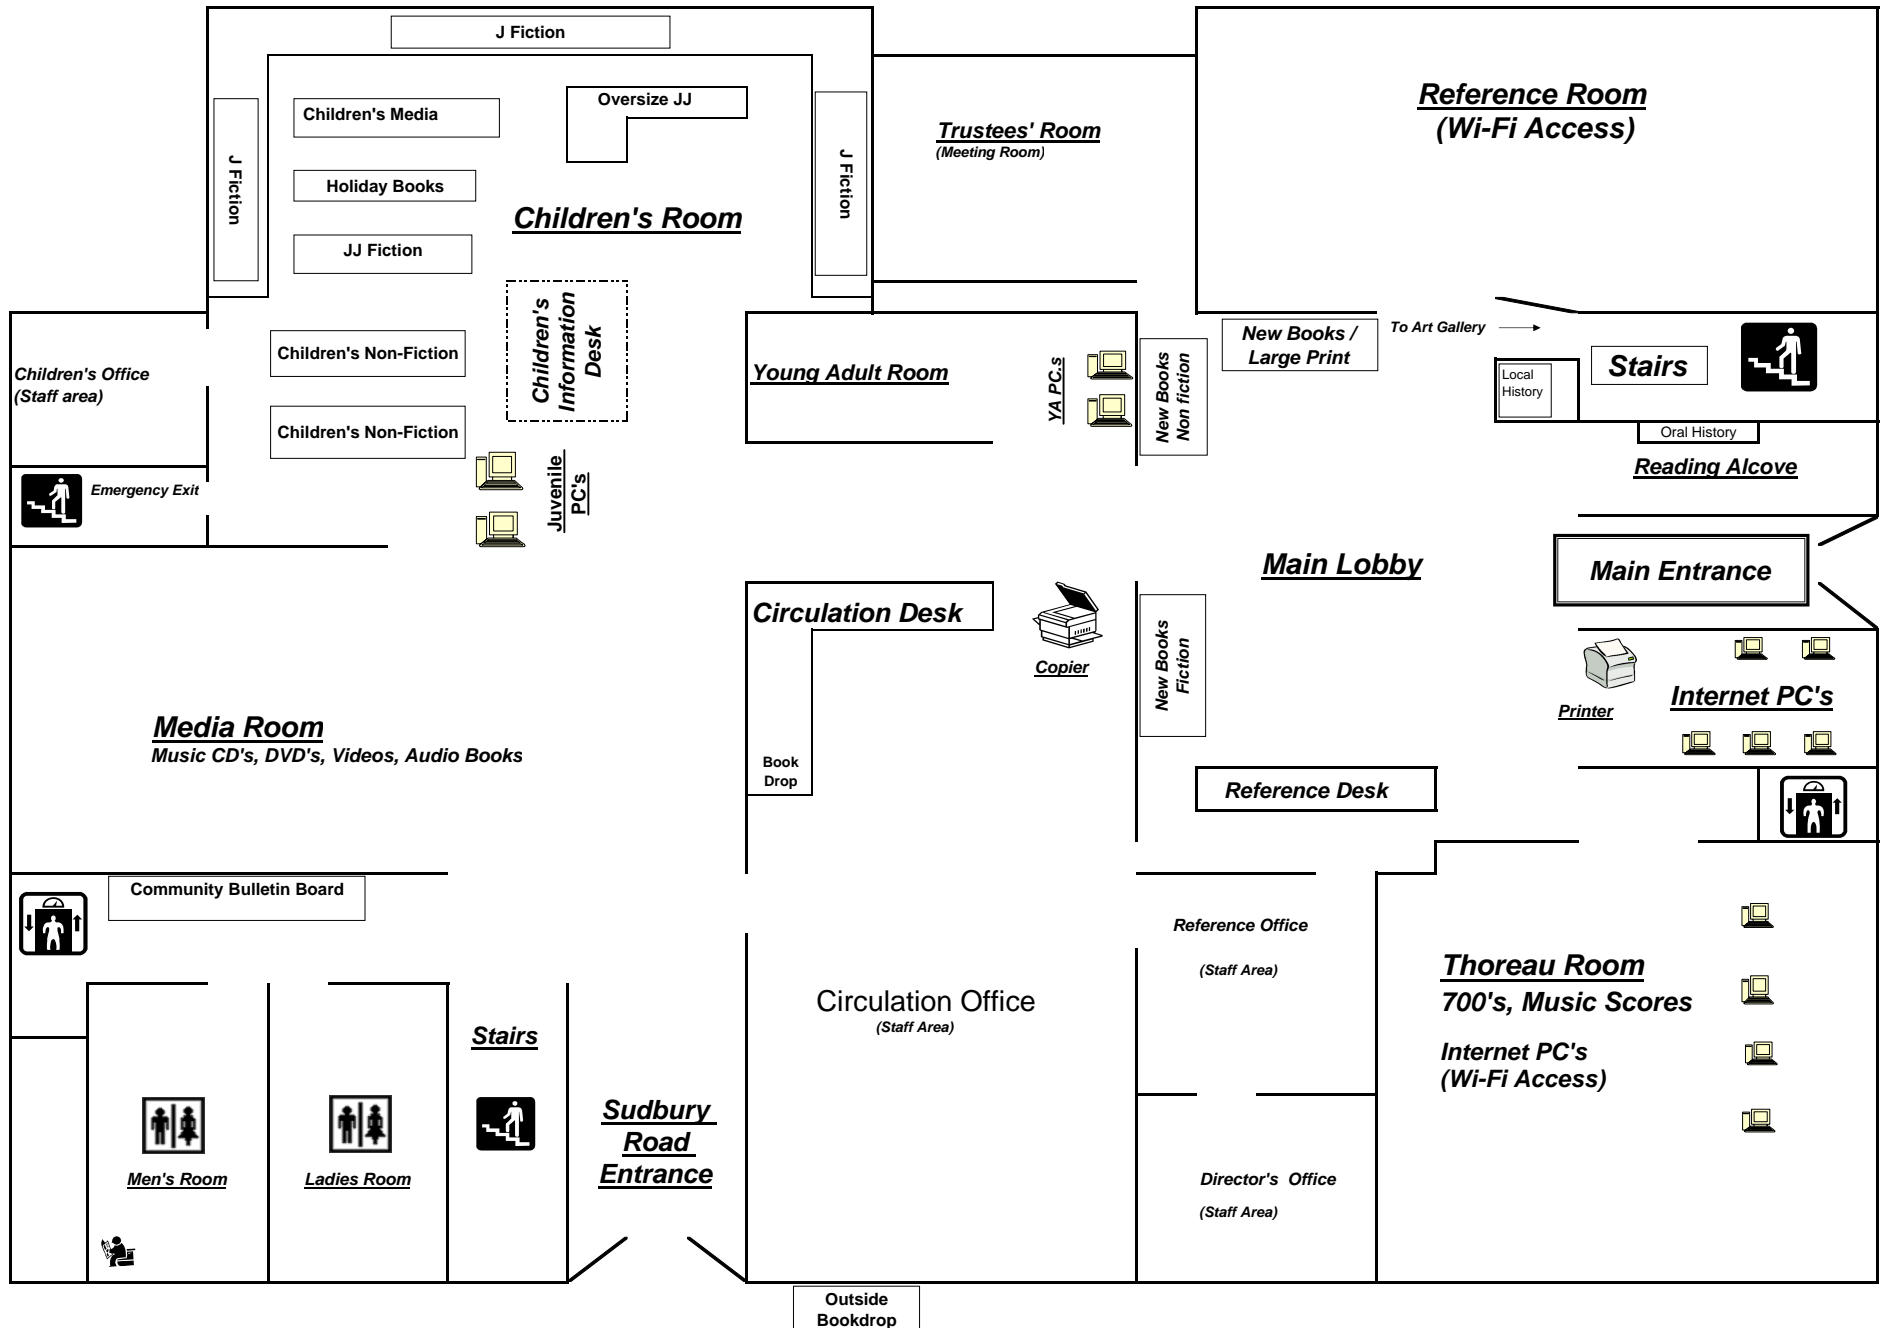

Concord Free Public Library - Floor Map - 1st Floor

Concord Free Public Library - Floor Map - 2nd Floor

Concord Free Public Library - Floor Map - Basement

Concord Free Public Library - Floor Map - 3rd Floor

973.8 cont. - 973.9

Reading Area

Emergency Exit

Non Fiction Collection
800's - 900's

800

900 (973.8)

Reading Area

Online Catalog