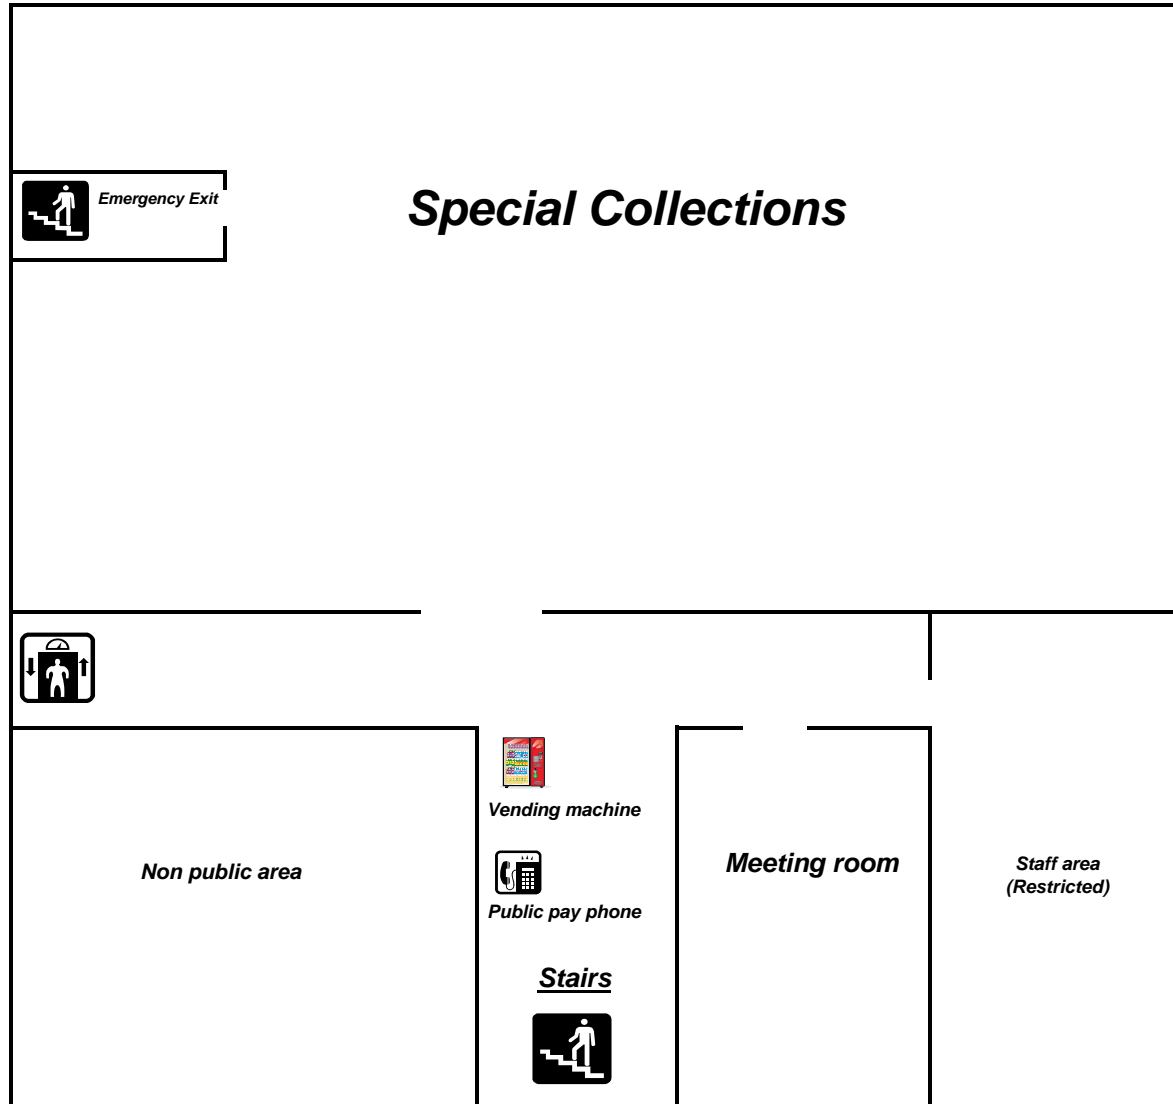

Concord Free Public Library - Floor Map - 1st Floor

Concord Free Public Library - Floor Map - 2nd Floor

Concord Free Public Library - Floor Map - Basement

Concord Free Public Library - Floor Map - 3rd Floor

973.8 cont. - 973.9

Reading Area

Emergency Exit

Non Fiction Collection
800's - 900's

800

900 (973.8)

Reading Area

Online Catalog