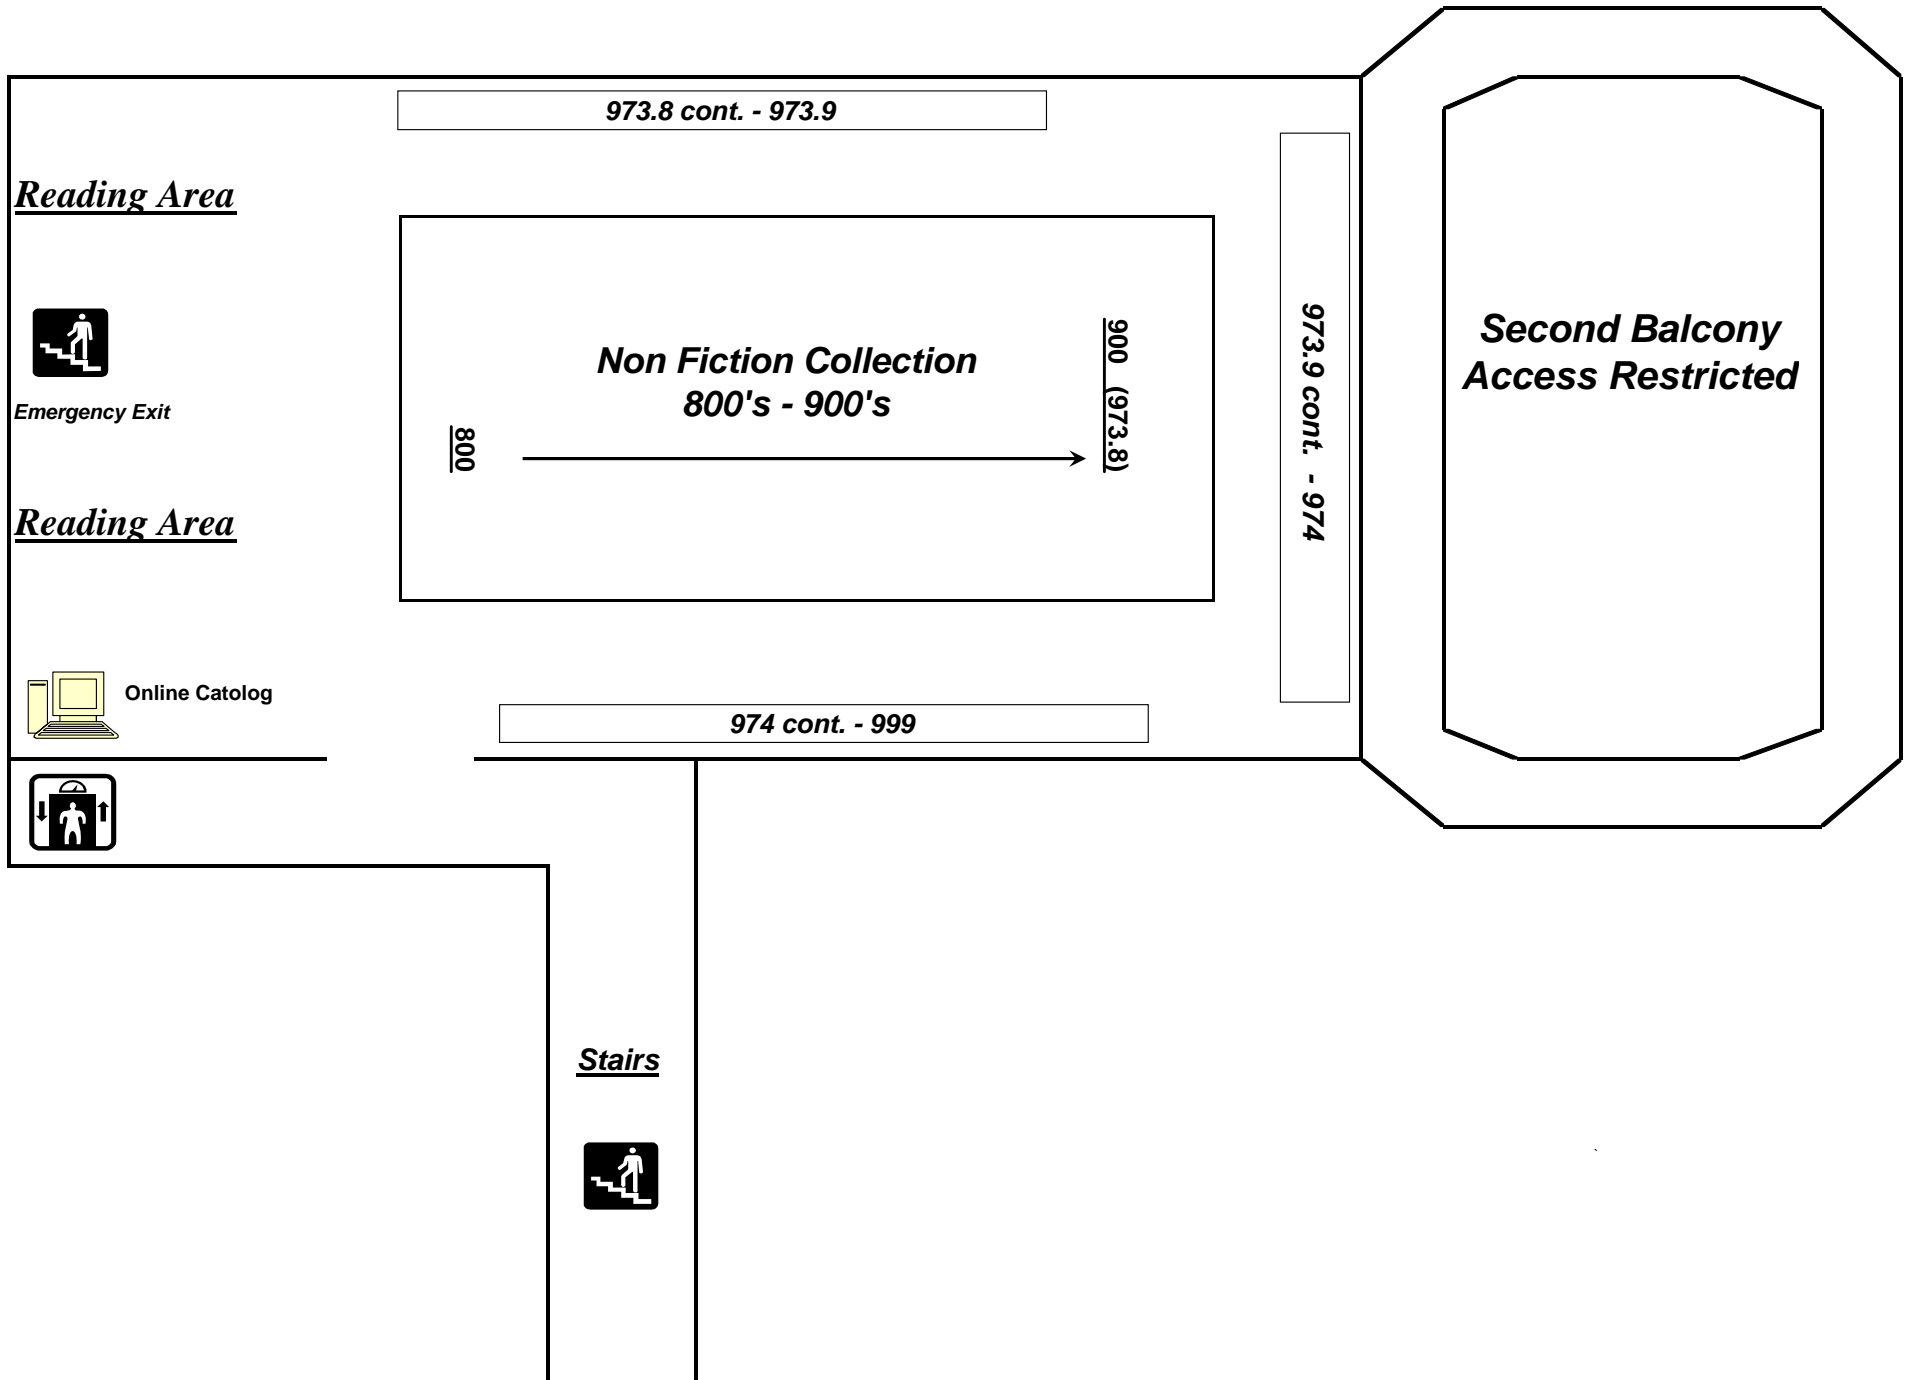

Concord Free Public Library - Floor Map - 1st Floor

Concord Free Public Library - Floor Map - 2nd Floor

Concord Free Public Library - Floor Map - Basement

Concord Free Public Library - Floor Map - 3rd Floor

973.8 cont. - 973.9

Reading Area

Emergency Exit

Non Fiction Collection
800's - 900's

800

900 (973.8)

Reading Area

Online Catalog